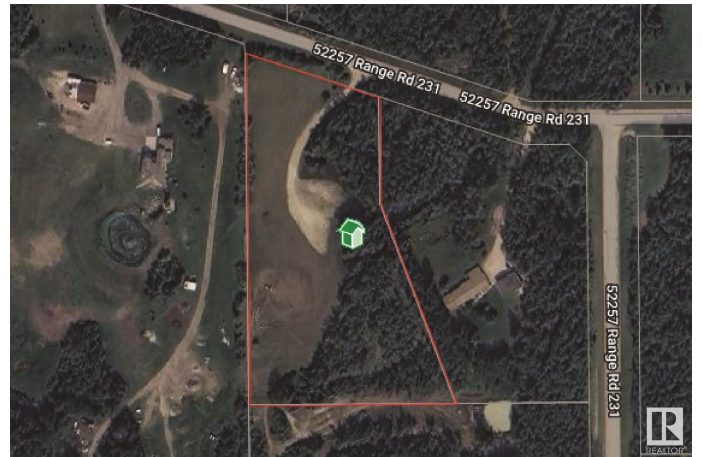

Courtesy Of Barrie Tanner Of Terra Realty

\$1,499,000 - 52257 Rge Rd 231, Rural Strathcona County

MLS® #E4428069

\$1,499,000

0 Bedroom, 0.00 Bathroom,
Rural on 4.42 Acres

Sconadale, Rural Strathcona County, AB

Discover a pristine 4.42-acre canvas just moments south of Sherwood Park! This exceptional parcel invites your creative vision, whether crafting a new residence or exploring subdivision potential. Benefit from excellent site drainage and a prime location just minutes from all the conveniences of town. Enveloped by lush mature trees and scenic walking trails, this lot promises privacy and serenity. Embrace a countryside ambiance with swift access to Sherwood Park within this paved subdivision.

Essential Information

MLS® #	E4428069
Price	\$1,499,000
Bathrooms	0.00
Acres	4.42
Type	Rural
Sub-Type	Vacant Lot/Land
Status	Active

Community Information

Address	52257 Rge Rd 231
Area	Rural Strathcona County
Subdivision	Sconadale

City	Rural Strathcona County
County	ALBERTA
Province	AB
Postal Code	T8B 1A7

Exterior

Exterior Features No Back Lane, No Through Road

Additional Information

Date Listed March 28th, 2025

Days on Market 5

Zoning Zone 80