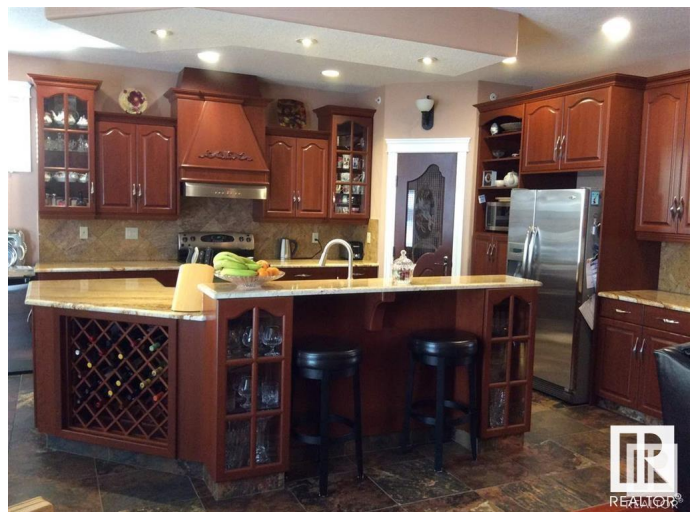

$1,099,999 - 43 26323 Twp Road 532 A, Rural Parkland County

MLS® #E4418762

$1,099,999

4 Bedroom, 4.00 Bathroom, 2,282 sqft

Rural on 1.15 Acres

Royal Spring Estates, Rural Parkland County, AB

Custom built home with top quality materials and workmanship. it offers heated floors, 2 fireplaces, spiral staircase, 4 car attached oversize garage with heated floors, drainage, water, 220w power, and 3pc bath. Walls have spray foam. Fully finished forced walk out basement and a large deck. This home have to be seen to be fully appreciated.

Built in 2007

Essential Information

MLS® #	E4418762
Price	$1,099,999
Bedrooms	4
Bathrooms	4.00
Full Baths	4
Square Footage	2,282
Acres	1.15
Year Built	2007
Type	Rural
Sub-Type	Detached Single Family
Style	Bungalow
Status	Active

Community Information