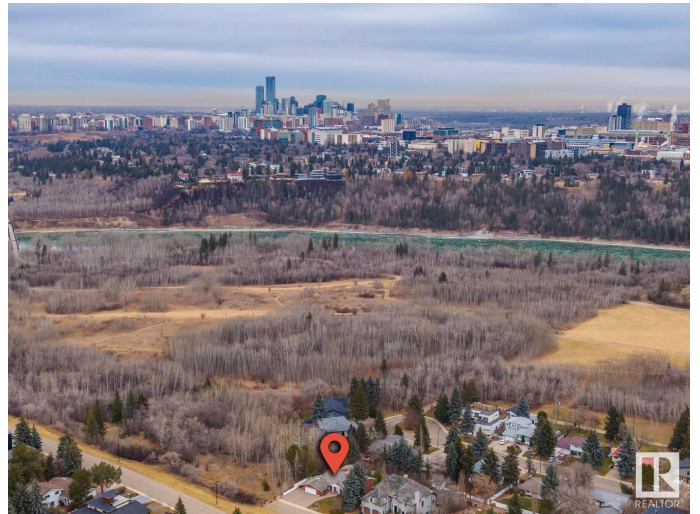

# \$1,595,000 - 8303 134 Street, Edmonton

MLS® #E4418043

**\$1,595,000**

2 Bedroom, 1.50 Bathroom, 1,911 sqft  
Single Family on 0.00 Acres

Laurier Heights, Edmonton, AB

Extremely private and spectacular location adjacent to Edmonton's River Valley. This elegant 1900+ sqft classic brick, walkout bungalow is sitting upon a close to 12,000 sqft (0.273 of an acre) lot in highly sought after Laurier Heights. This property presents the opportunity for a fresh revitalization/redevelopment on one of the most extraordinary and breathtaking locations in the city. Very rarely does an opportunity like this present itself in such a prestigious neighborhood!

## Community Information

Address	8303 134 Street
Area	Edmonton
Subdivision	Laurier Heights
City	Edmonton
County	ALBERTA
Province	AB
Postal Code	T5R 0B2

## Exterior

Exterior	Wood, Brick
Exterior Features	Cul-De-Sac, Fenced, Landscaped, Playground Nearby, Private Setting, River Valley View, Schools, Shopping Nearby, Subdividable Lot, View Downtown
Roof	Cedar Shakes
Construction	Wood, Brick
Foundation	Concrete Perimeter